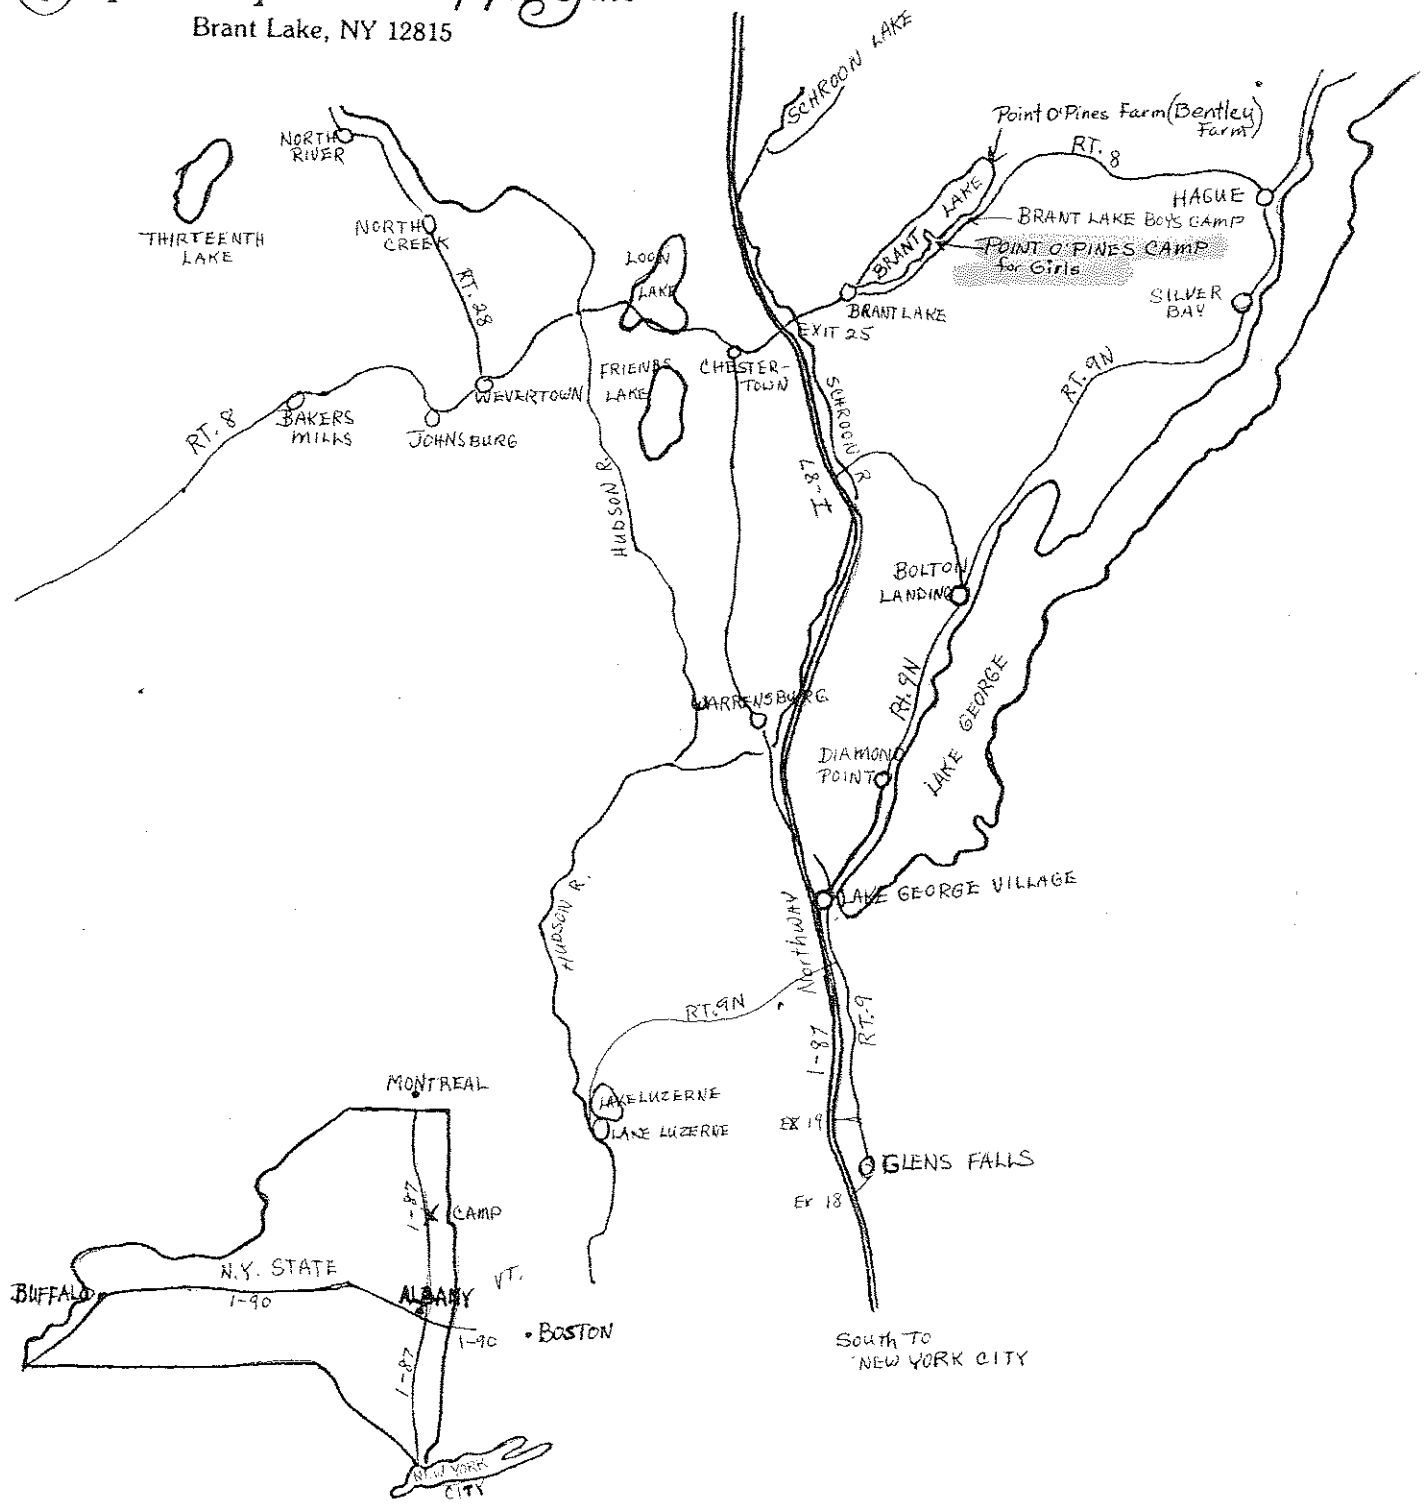

# Point O'Pines Camp for Girls

Brant Lake, NY 12815

NORTH to MONTREAL

Mileage to Lake George From	Miles
Albany, NY	51
Boston, MA	263
Bridgeport, CT	176
Buffalo, NY	311
Columbus, OH	623
Erie, PA	398
Hartford, CT	147
Montreal	173
New York, NY	214
Philadelphia, PA	279

Pittsburgh, PA	475
Rochester, NY	243

From	To	Miles
Exit 18	Exit 19	2
Exit 18	Exit 20	4
Exit 18	Exit 21	7
Exit 18	Exit 22	9
Exit 18	Exit 23	16
Exit 18	Exit 24	25
Exit 18	Exit 25	30
Exit 18	Exit 26	34

Mileage from Lake George to:	Miles
Adirondack	36
Athol	18
Bolton Ldg.	16
Brant Lake	25
Chestertown	23
Diamond Pt.	4
Glens Falls	8
Hague	37
Lake Luzerne	10
North Creek	20

Pottersville	27
Stony Creek	20
Thurman	17
Warrensburg	6